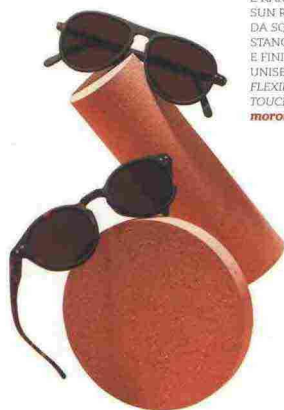

IZIPIZI DESIGN MORONI GOMMA H TORTOISE E KAKI GREEN, SUN & SUN READING, OCCHIALI DA SOLE UNISEX CON STANCHETTE FLESSIBILI E FINITURE SOFT TOUCH. UNISEX SUNGLASSES WITH FLEXIBLE STEMS AND SOFT-TOUCH FINISH. moronigomma.it