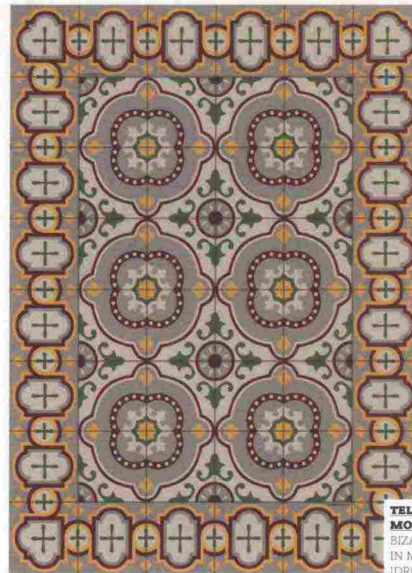

TELKÌ MILANO PER MORONI GOMMA
BIZANTINO, TAPPETO IN MATERIALE PLASTICO IDROREPELLENTE. MAT IN WATERPROOF PLASTIC MATERIAL. moronigomma.it