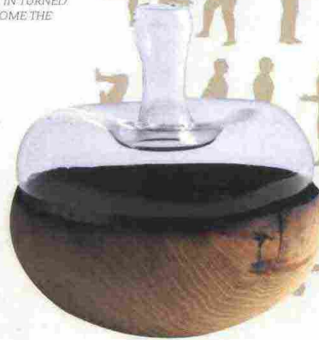

KINGSIZE2019

KANZ, DESIGN KANZ ARCHITETTI
RELAZIONI, VASO IN VETROBOROSILICATO SOFFIATO IN CONTENITORI DI NOCE TORNITI A MANO CHE DIVENTANO LA BASE. VASE IN BOROSILICATE GLASS BLOWN IN TURNED WALNUT CONTAINERS THAT BECOME THE BASE. kanzarchitetti.com

OFFICINA DELLA SCALA, DESIGN FRANCO ALBINI
ALBINI, VASI IN MARMO BRECCIA PONTIFICIA DI ANTOLINI. VASES IN BRECCIA PONTIFICIA MARBLE BY ANTOLINI. officinedellascala.it