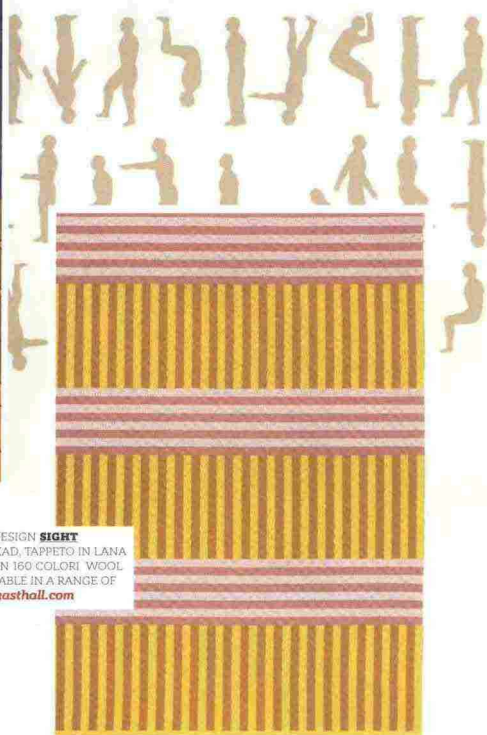

KASTHALL DESIGN **SIGHT**
UNSEEN ARKAD, TAPPETO IN LANA
DISPONIBILE IN 160 COLORI WOOL
CARPET AVAILABLE IN A RANGE OF
160 COLORS kasthall.com