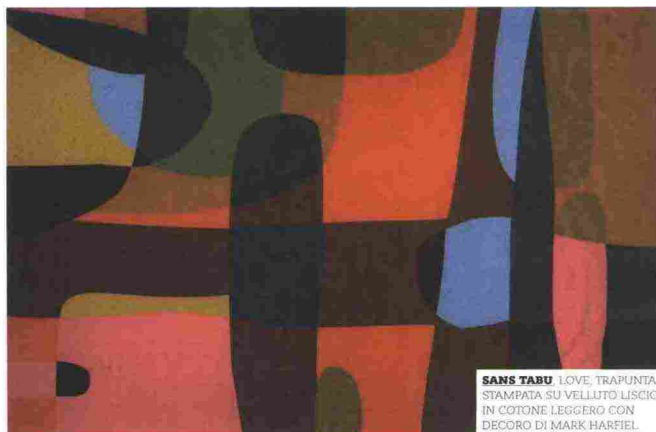

SANS TABU LOVE, TRAPUNTA STAMPATA SU VELLUTO LISCIO IN COTONE LEGGERO CON DECORO DI MARK HARFIEL. QUILT PRINTED ON SMOOTH VELVET IN LIGHT COTTON WITH DECORATION BY MARK HARFIEL. santabtu.com